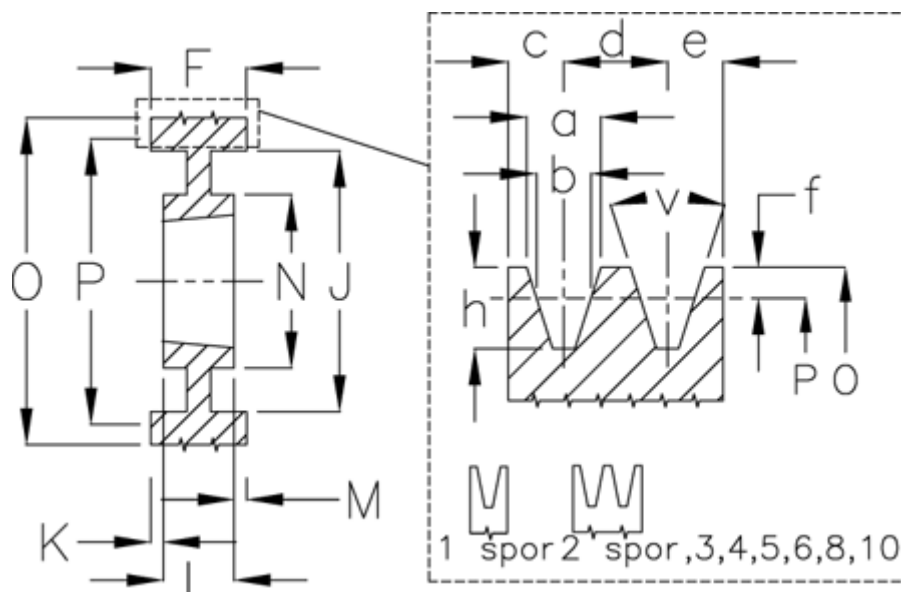

Article number: 604111021203

Description: V-belt pulley SPB 212/3 TL2517

Measures

| | | | | | |
|------------------------|--------|----------|--------|-------------------|---------|
| a | = 16.3 | F | = 63 | Number of grooves | = 3 |
| b | = 14.0 | For bush | = 2517 | O | = 219.0 |
| Bush \varnothing max | = 60 | h | = 17.5 | P | = 212 |
| c | = 12.5 | J | = 169 | Type | = SPB |
| d | = 19.0 | K | = - | v (degrees) | = 38 |
| e | = 12.5 | L | = 45 | | |
| E | = 15 | m | = 18 | | |
| f | = 3.5 | N | = 117 | | |